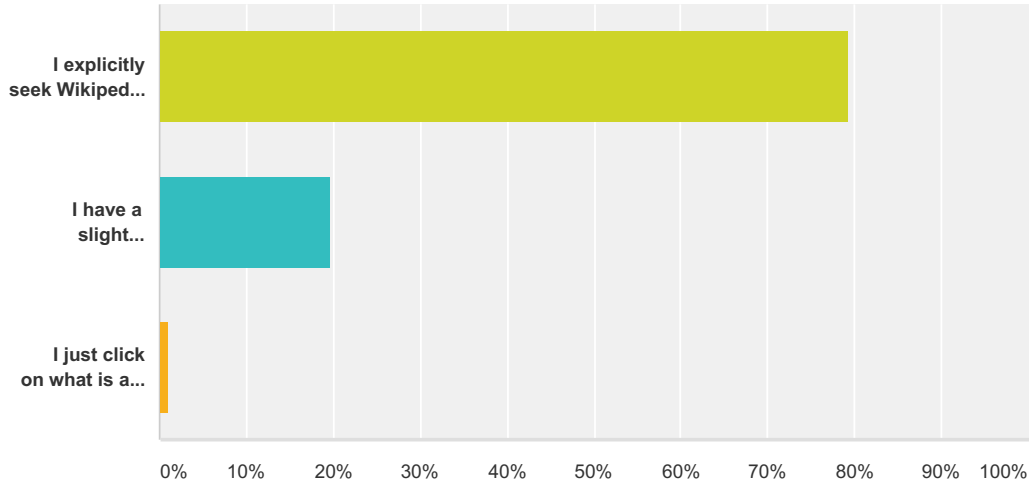

Q1 How many distinct Wikipedia pages do you read per week on average?

Answered: 179 Skipped: 0

Answer Choices	Responses
less than 1	0.00% 0
1 to 10	0.00% 0
11 to 25	0.00% 0
26 or more	100.00% 179
Total	179

Q2 On a search engine (e.g. Google) results page, do you explicitly seek Wikipedia pages, or do you passively click on Wikipedia pages only if they show up at the top of the results?

Answered: 179 Skipped: 0