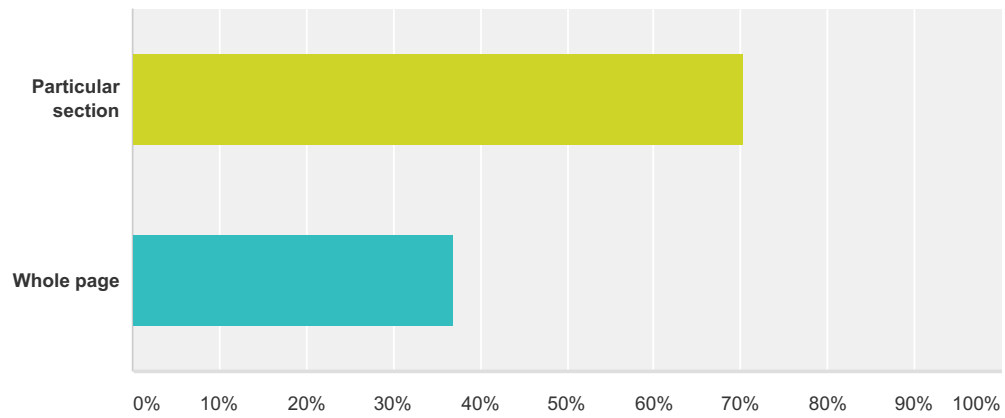

Q3 Do you usually read a particular section of a page or the whole article?

Answered: 179 Skipped: 0

Answer Choices	Responses
Particular section	70.39% 126
Whole page	36.87% 66
Total Respondents: 179