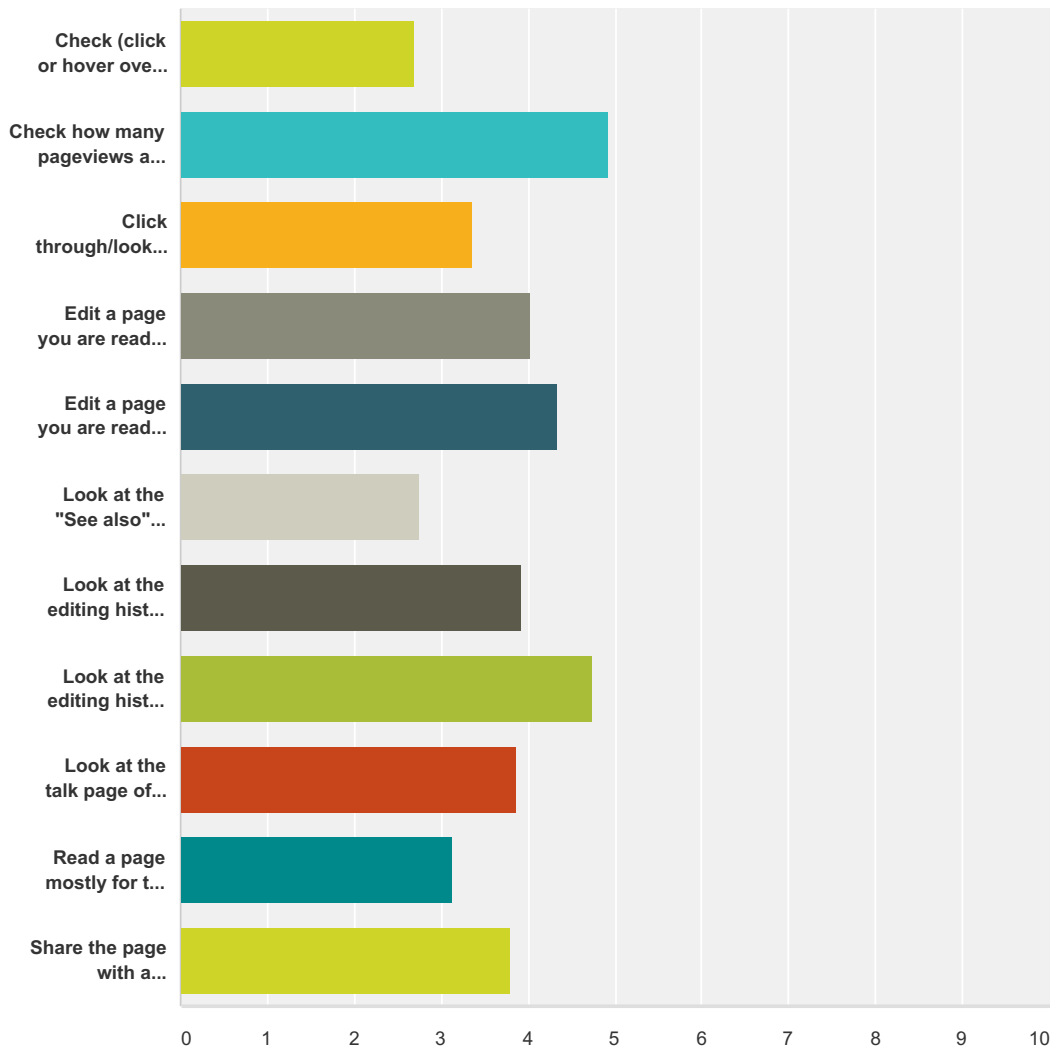

Answer Choices	Responses
I explicitly seek Wikipedia pages	79.33% 142
I have a slight preference for Wikipedia pages	19.55% 35
I just click on what is at the top of the results	1.12% 2
Total	179

Q3 Do you usually read a particular section of a page or the whole article?

Answered: 179 Skipped: 0

Answer Choices	Responses
Particular section	70.39% 126
Whole page	36.87% 66
Total Respondents: 179	

Q4 How often do you do the following?

Answered: 176 Skipped: 3

	Several times per week	About once per week	About once per month	About once per several months	Never/almost never	Total	Weighted Average
Be surprised that there is no Wikipedia page on a topic	5.68% 10	34.09% 60	31.25% 55	19.32% 34	9.66% 17	176	2.93
Use the search functionality on Wikipedia	54.55% 96	15.34% 27	2.84% 5	4.55% 8	22.73% 40	176	2.26

Q5 For what fraction of pages you read do you do the following?

Answered: 169 Skipped: 10

	For every page	For most pages	For some pages	For very few pages	Never	Total	Weighted Average
Check (click or hover over) at least one citation to see where the information comes from on a page you are reading	10.65% 18	30.77% 52	41.42% 70	13.02% 22	4.14% 7	169	2.69
Check how many pageviews a page is getting (on an external site or through the Pageview API)	0.00% 0	0.59% 1	1.18% 2	4.14% 7	94.08% 159	169	4.92
Click through/look for at least one cited source to verify the information on a page you are reading	2.37% 4	11.83% 20	42.01% 71	34.91% 59	8.88% 15	169	3.36
Edit a page you are reading because of grammatical/typographical errors on the page	0.59% 1	2.96% 5	27.22% 46	32.54% 55	36.69% 62	169	4.02
Edit a page you are reading to add new information	0.00% 0	0.59% 1	9.47% 16	44.97% 76	44.97% 76	169	4.34