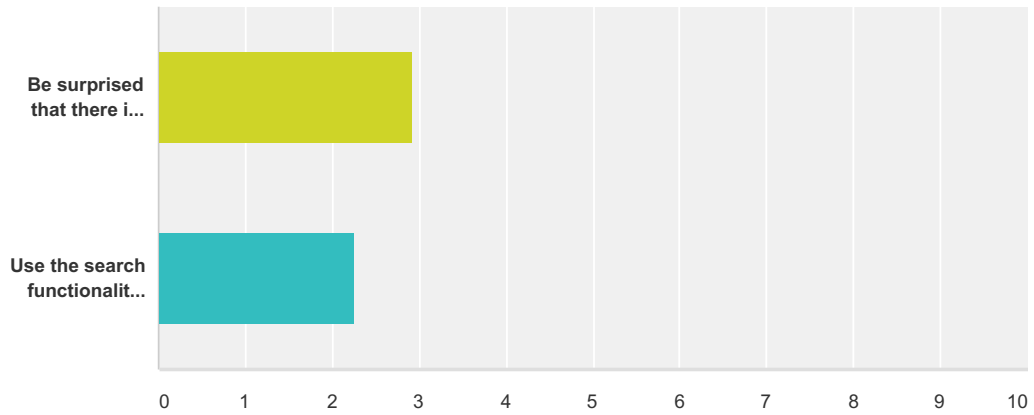

Answer Choices	Responses
I explicitly seek Wikipedia pages	79.33% 142
I have a slight preference for Wikipedia pages	19.55% 35
I just click on what is at the top of the results	1.12% 2
Total	179

Q3 Do you usually read a particular section of a page or the whole article?

Answered: 179 Skipped: 0

Answer Choices	Responses
Particular section	70.39% 126
Whole page	36.87% 66
Total Respondents: 179	

Q4 How often do you do the following?

Answered: 176 Skipped: 3

	Several times per week	About once per week	About once per month	About once per several months	Never/almost never	Total	Weighted Average
Be surprised that there is no Wikipedia page on a topic	5.68% 10	34.09% 60	31.25% 55	19.32% 34	9.66% 17	176	2.93
Use the search functionality on Wikipedia	54.55% 96	15.34% 27	2.84% 5	4.55% 8	22.73% 40	176	2.26