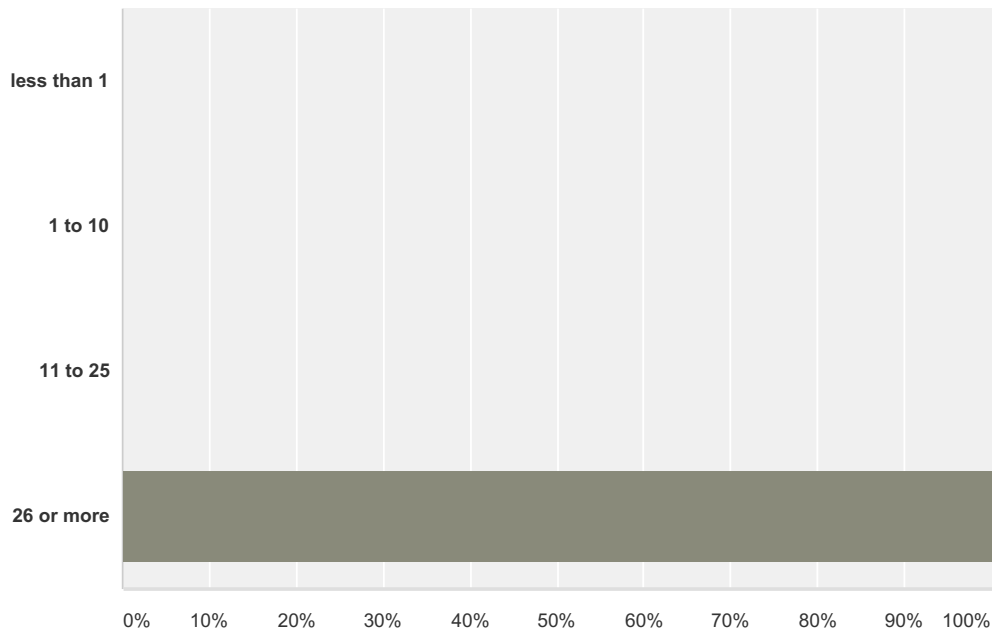

Q1 How many distinct Wikipedia pages do you read per week on average?

Answered: 179 Skipped: 0

Answer Choices	Responses
less than 1	0.00% 0
1 to 10	0.00% 0
11 to 25	0.00% 0
26 or more	100.00% 179
Total	179

Q2 On a search engine (e.g. Google) results page, do you explicitly seek Wikipedia pages, or do you passively click on Wikipedia pages only if they show up at the top of the results?

Answered: 179 Skipped: 0

Answer Choices	Responses
I explicitly seek Wikipedia pages	79.33% 142
I have a slight preference for Wikipedia pages	19.55% 35
I just click on what is at the top of the results	1.12% 2
Total	179

Q3 Do you usually read a particular section of a page or the whole article?